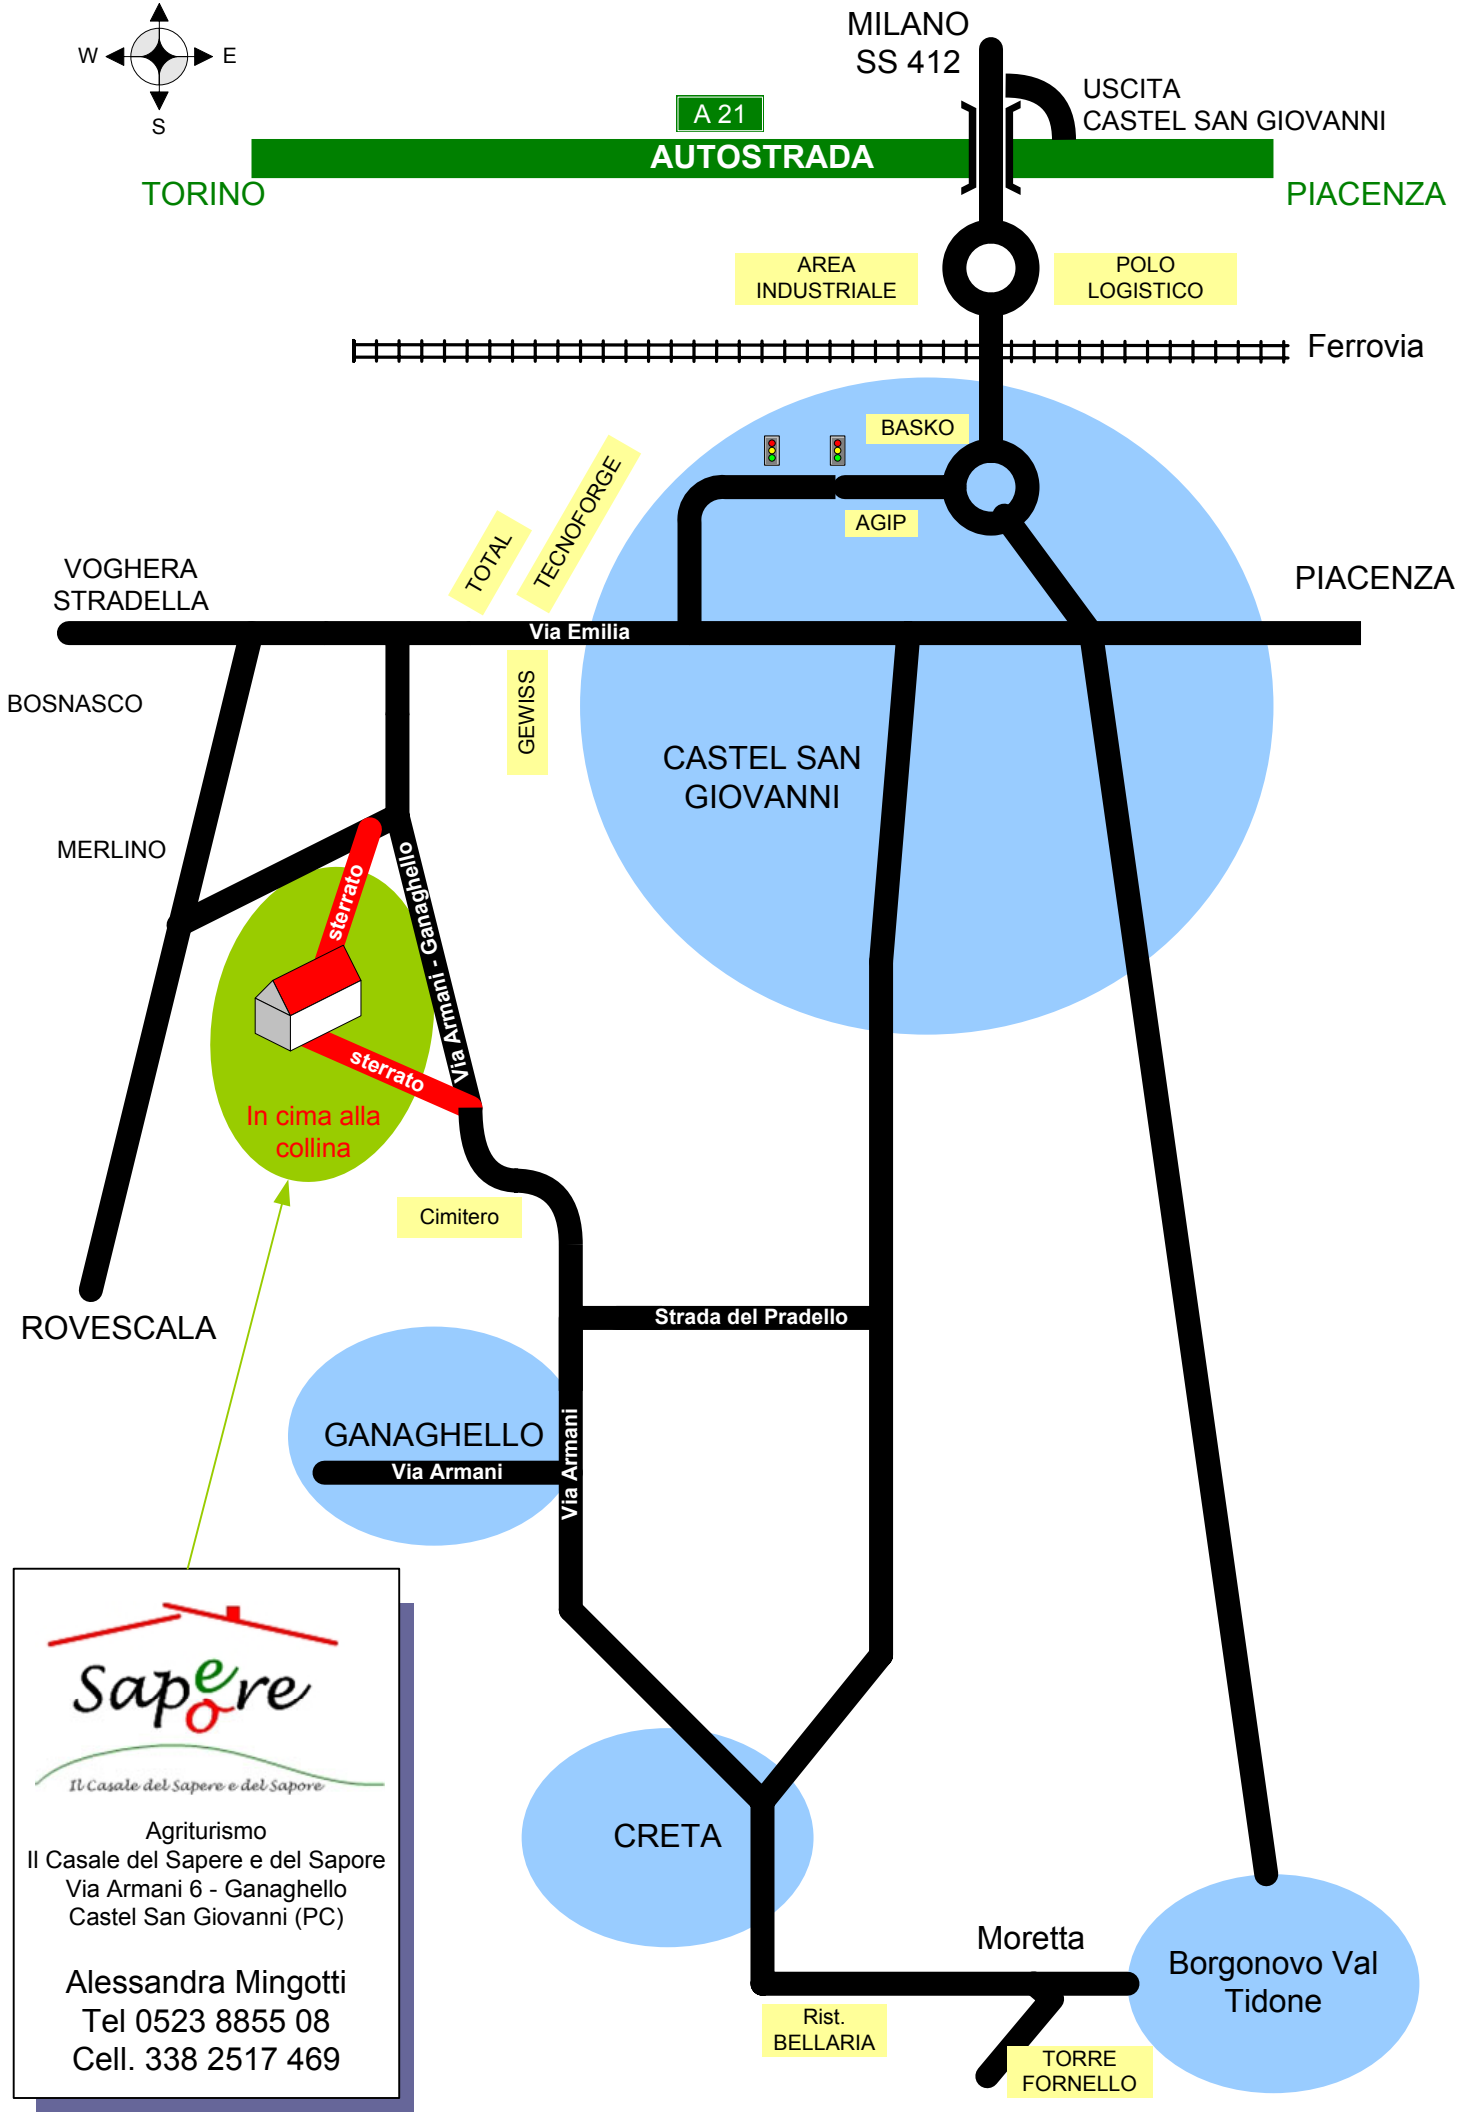

Sapere

Il Casale del Sapere e del Sapore

Agriturismo
Il Casale del Sapere e del Sapore
Via Armani 6 - Ganaghello
Castel San Giovanni (PC)

Alessandra Mingotti
Tel 0523 8855 08
Cell. 338 2517 469