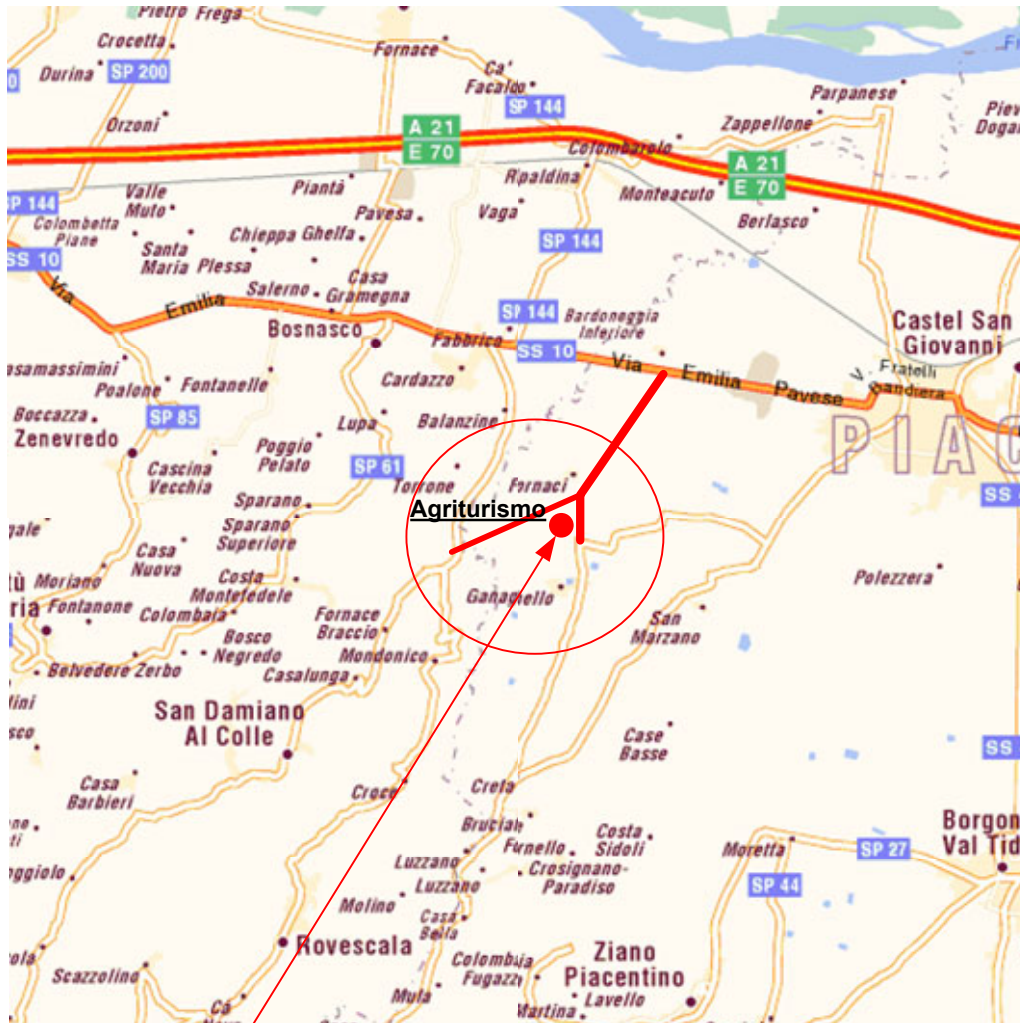

If you have a mobile phone we recommend to phone us when in proximity of Castel San Giovanni (1st exit of the Motorway A21/E70 Brescia – Torino when arriving from Piacenza).

It will be our pleasure to assist you in reaching our Agriturismo or waiting for you at a convenient place. Do not hesitate to contact us for any assistance.