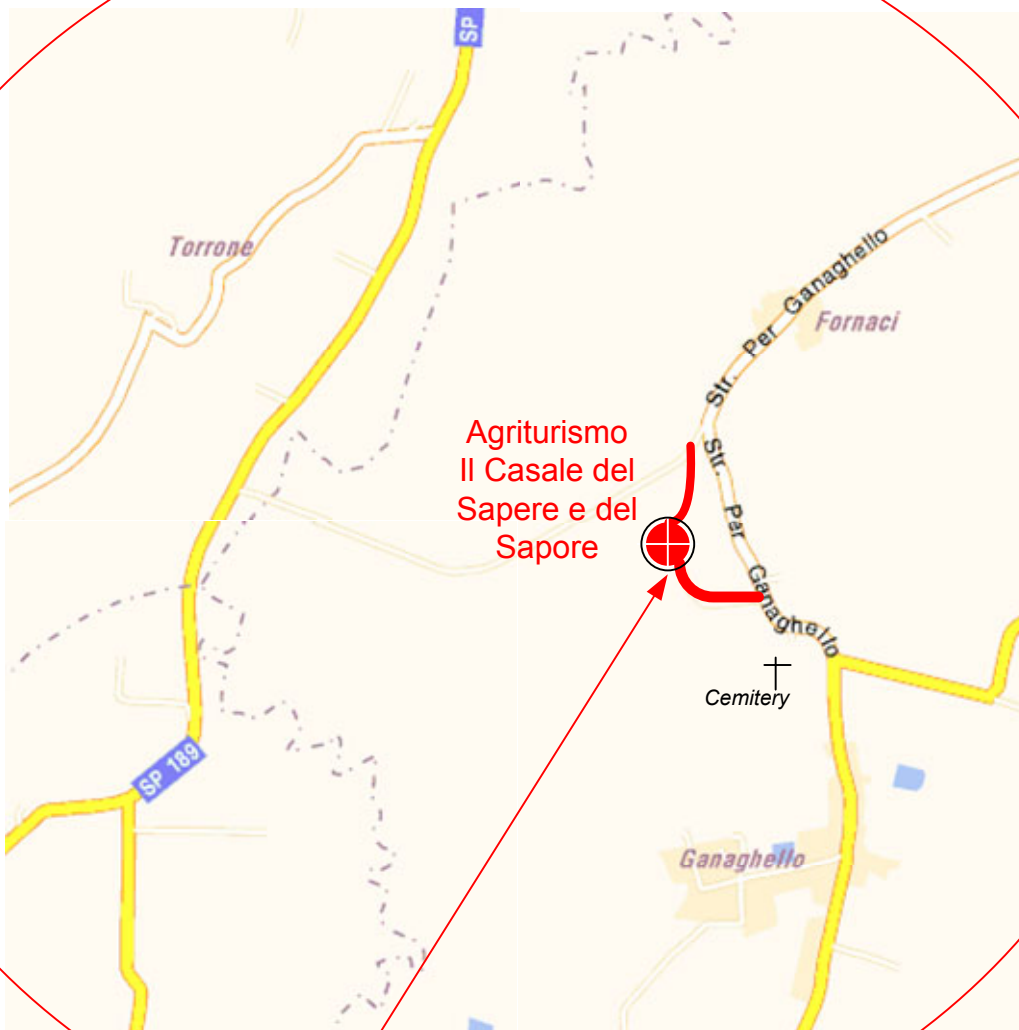

Zoom in of the highlighted area. Steets to reach the house on the top of the hill

Il Casale del Sapere e del Sapore

Agriturismo
Il Casale del Sapere e del Sapore
Via Armani 6 - Ganaghello
Castel San Giovanni (PC)

Alessandra Mingotti
Tel 0523 8855 08
Cell. 338 2517 469